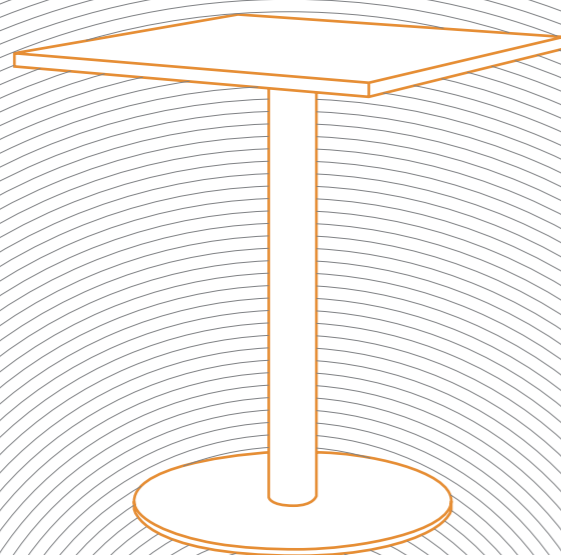

Tables

When providing a dining room, many people choose modern dining set. Like modern art, modern furniture uses unconventional styles and designs. Modern furniture has little resemblance to traditional but offers the same functionality while taking up less space in many cases. Modern dining tables (and other dining room furniture) have replaced wood with various metals and synthetic materials. In addition, many modern eating parts use color too. Some color combinations help regulate modern tones.