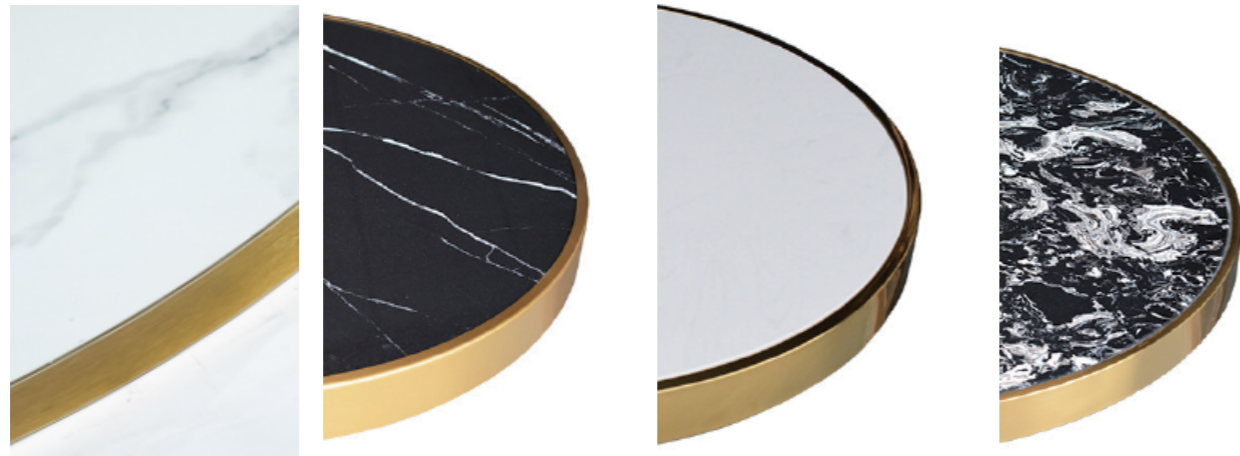

VH-R003-M

VH-R004-M

VH-R005-M

04 / PVC & Stainless edge Table Tops

VH-R002-T