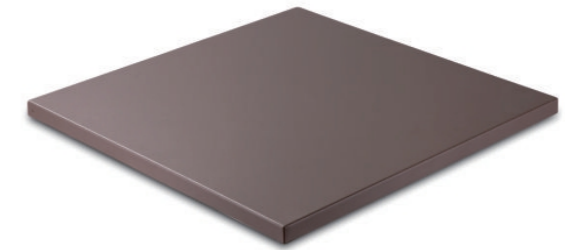

01 / HPL Table Tops

There are over hundreds different colors for you reference. If interested in, please email us to send our color chart to you.

VT-R001-B

VT-R002-W

VT-S001-B

VT-S002-W

02 / Werzalit Table Top

VVITAL
Specializing in production and design of tables
bases, table tops, Seating, Hospitality furniture

03 / Stainless steel & Aluminium Table Tops

VH-S001-S

VH-R001-A